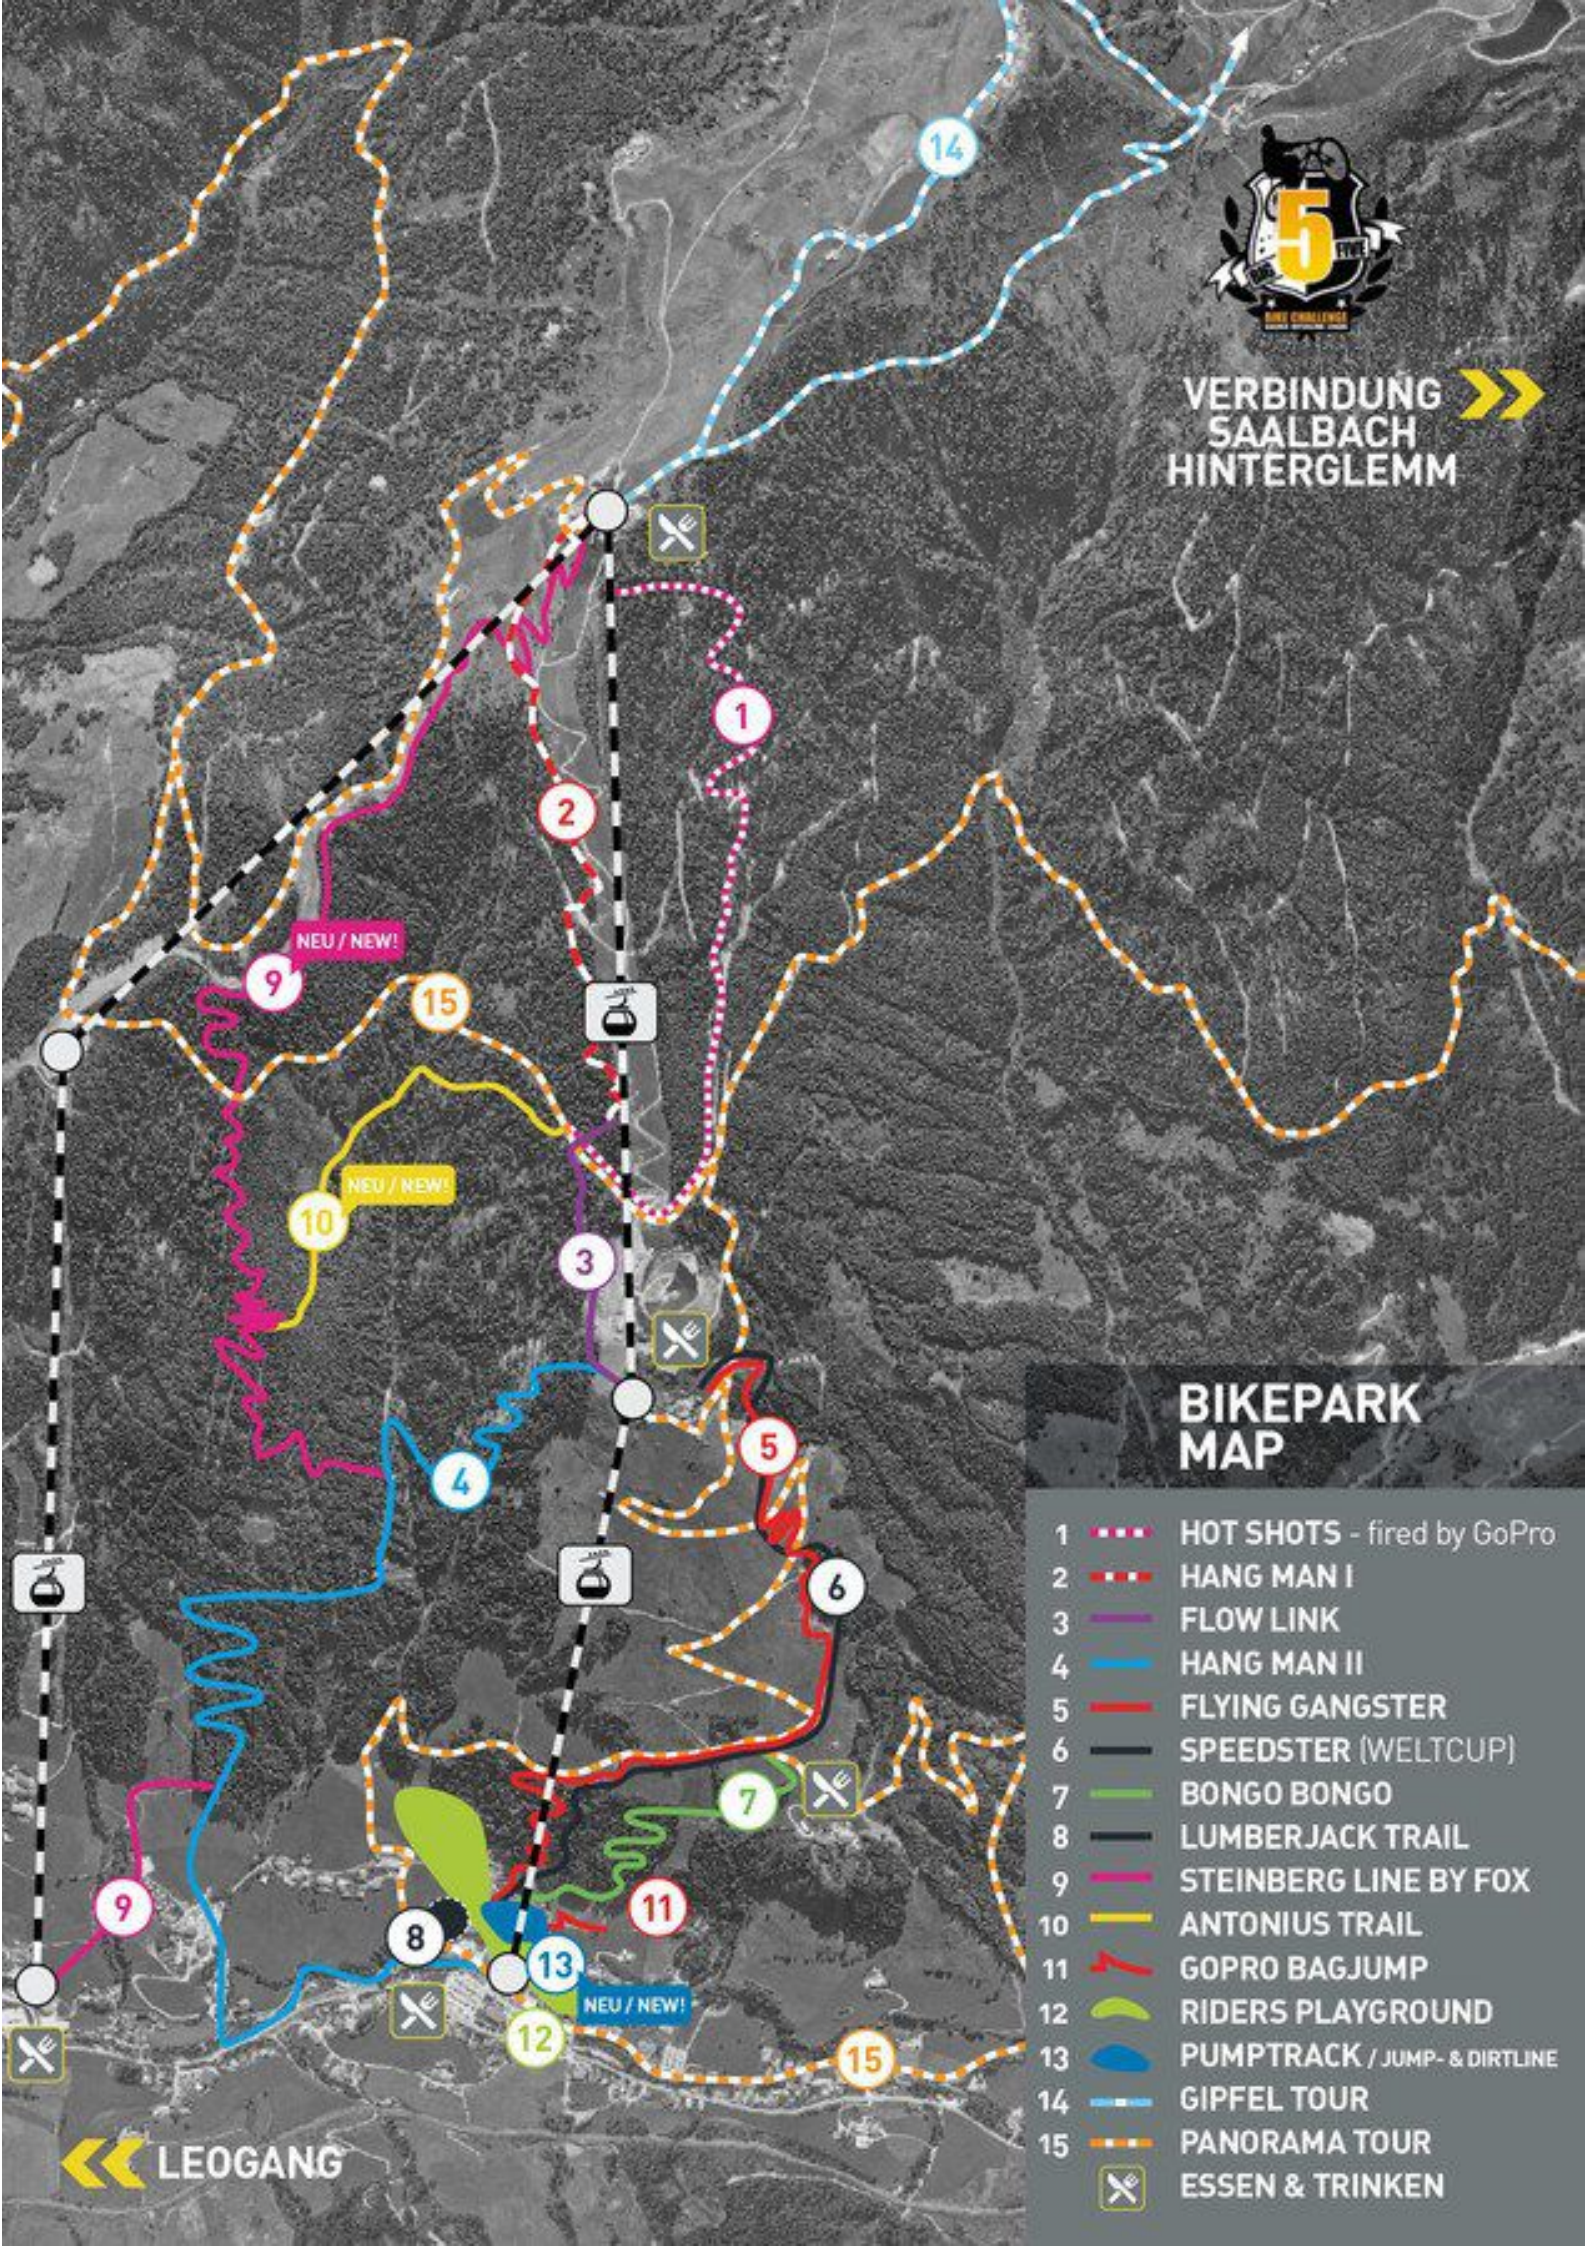

VERBINDUNG SAALBACH HINTERGLEMM

BIKEPARK MAP

- 1 HOT SHOTS - fired by GoPro
- 2 HANG MAN I
- 3 FLOW LINK
- 4 HANG MAN II
- 5 FLYING GANGSTER
- 6 SPEEDSTER (WELTCUP)
- 7 BONGO BONGO
- 8 LUMBERJACK TRAIL
- 9 STEINBERG LINE BY FOX
- 10 ANTONIUS TRAIL
- 11 GOPRO BAGJUMP
- 12 RIDERS PLAYGROUND
- 13 PUMPTRACK / JUMP- & DIRTLINE
- 14 GIPFEL TOUR
- 15 PANORAMA TOUR
- ESSEN & TRINKEN

LEOGANG